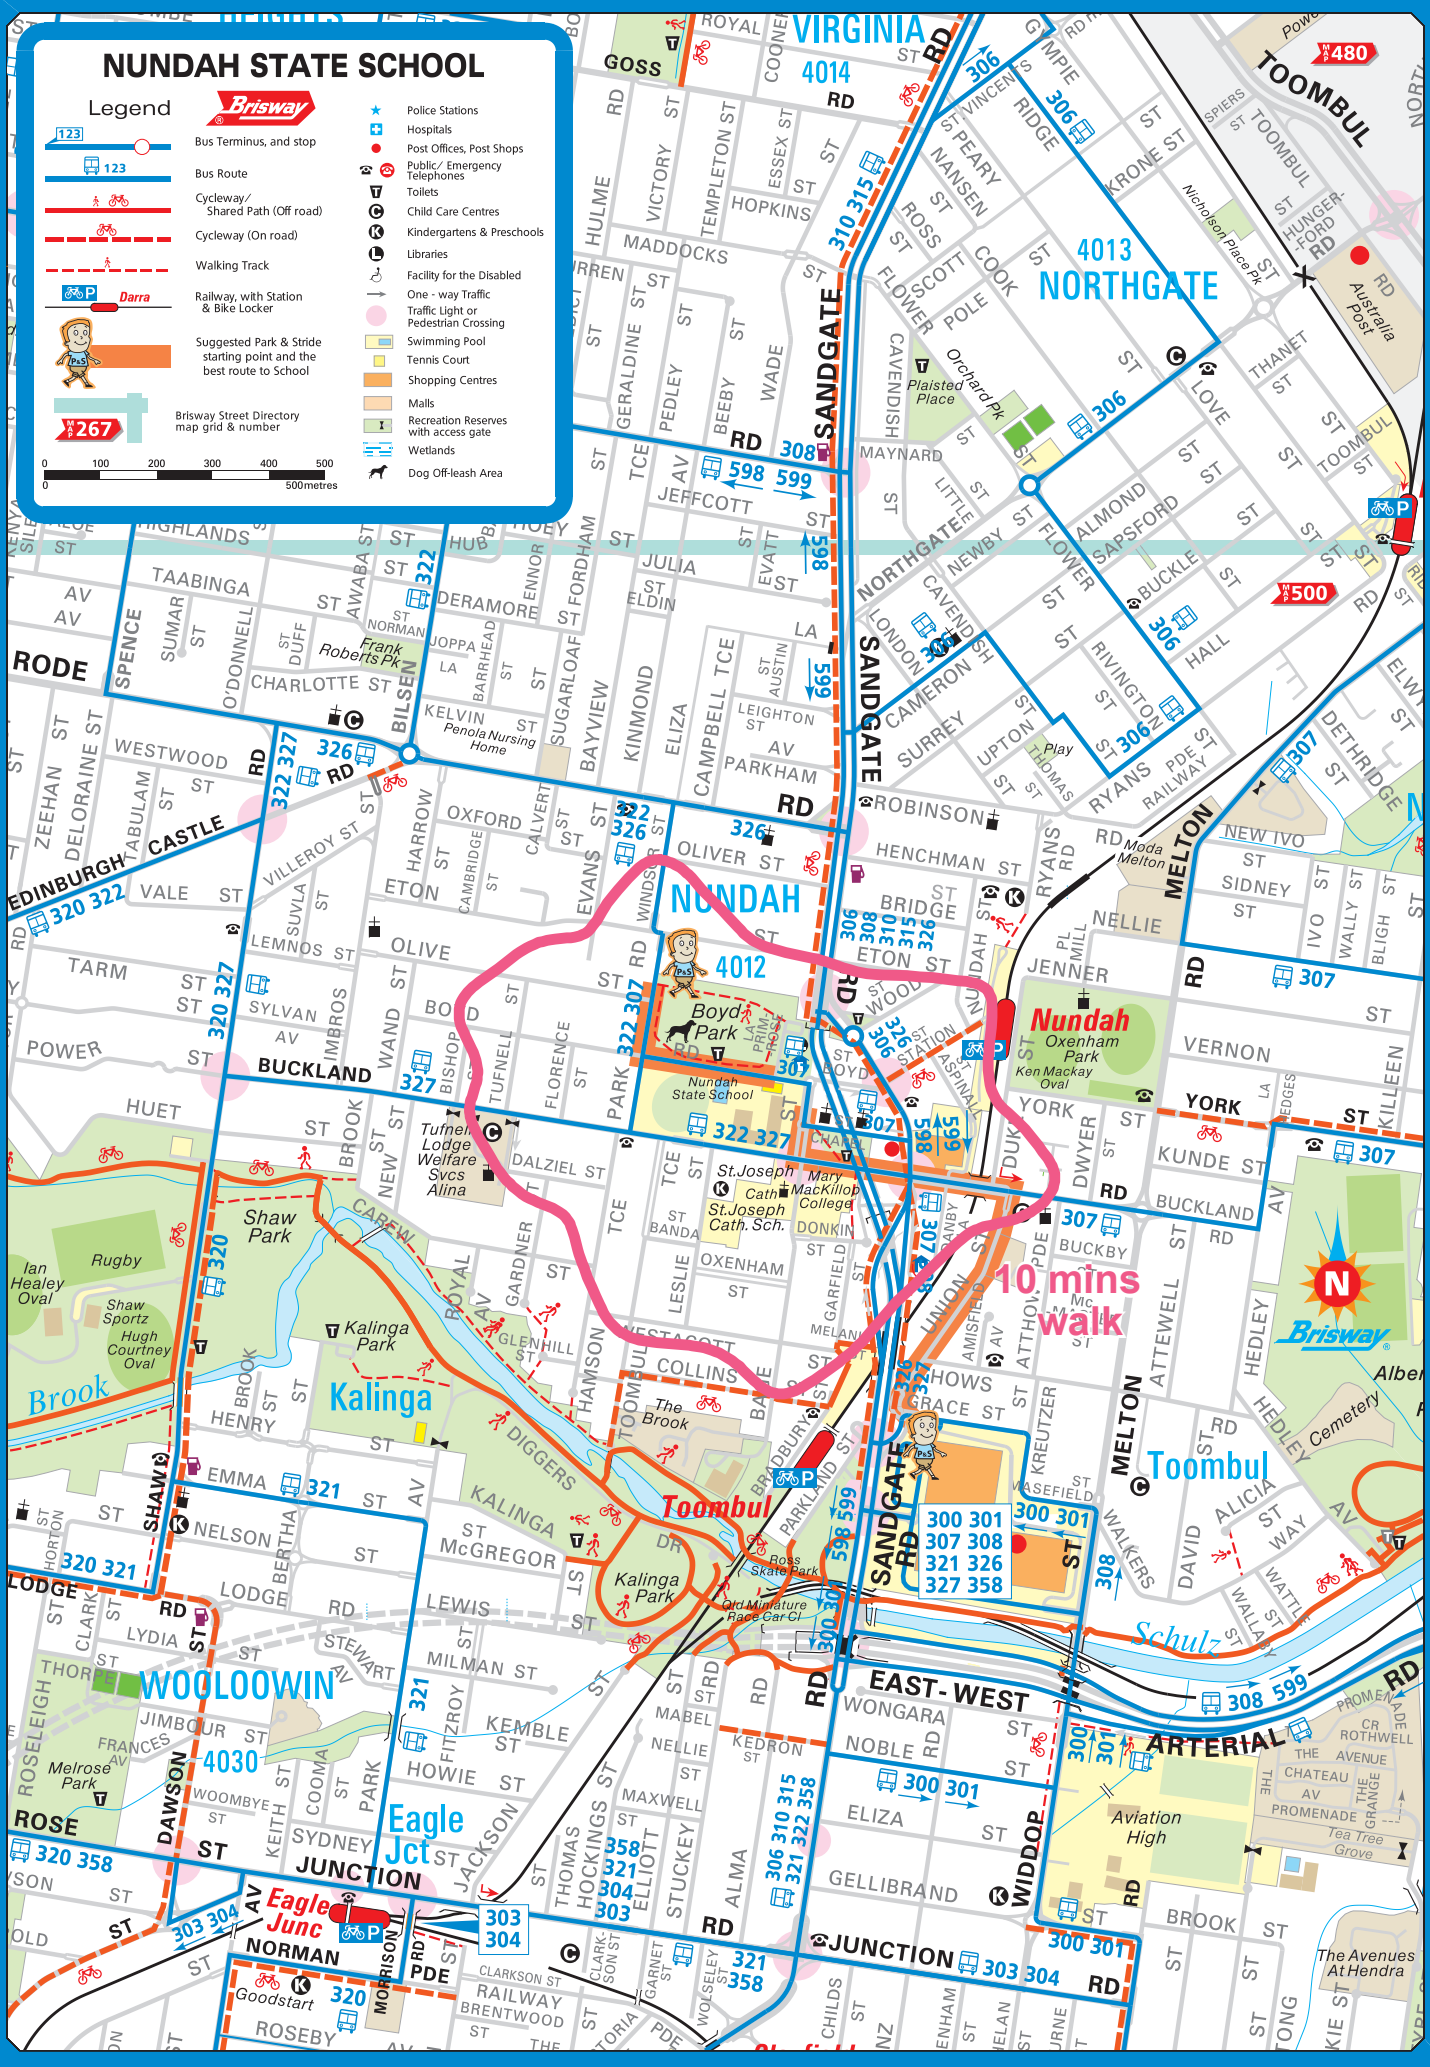

NUNDAH STATE SCHOOL

Legend

- Bus Terminus, and stop
- Bus Route
- Cycleway/ Shared Path (Off road)
- Cycleway (On road)
- Walking Track
- Railway, with Station and Bike Locker
- Suggested Park & Stride starting point and the best route to School
- Brisway Street Directory map grid and number
- Police Stations
- Hospitals
- Post Offices, Post Shops
- Public/ Emergency Telephones
- Toilets
- Child Care Centres
- Kindergartens & Preschools
- Libraries
- Facility for the Disabled
- One-way Traffic
- Traffic Light or Pedestrian Crossing
- Swimming Pool
- Tennis Court
- Shopping Centres
- Malls
- Recreation Reserves with access gate
- Wetlands
- Dog Off-leash Area

10 mins walk

Toombul