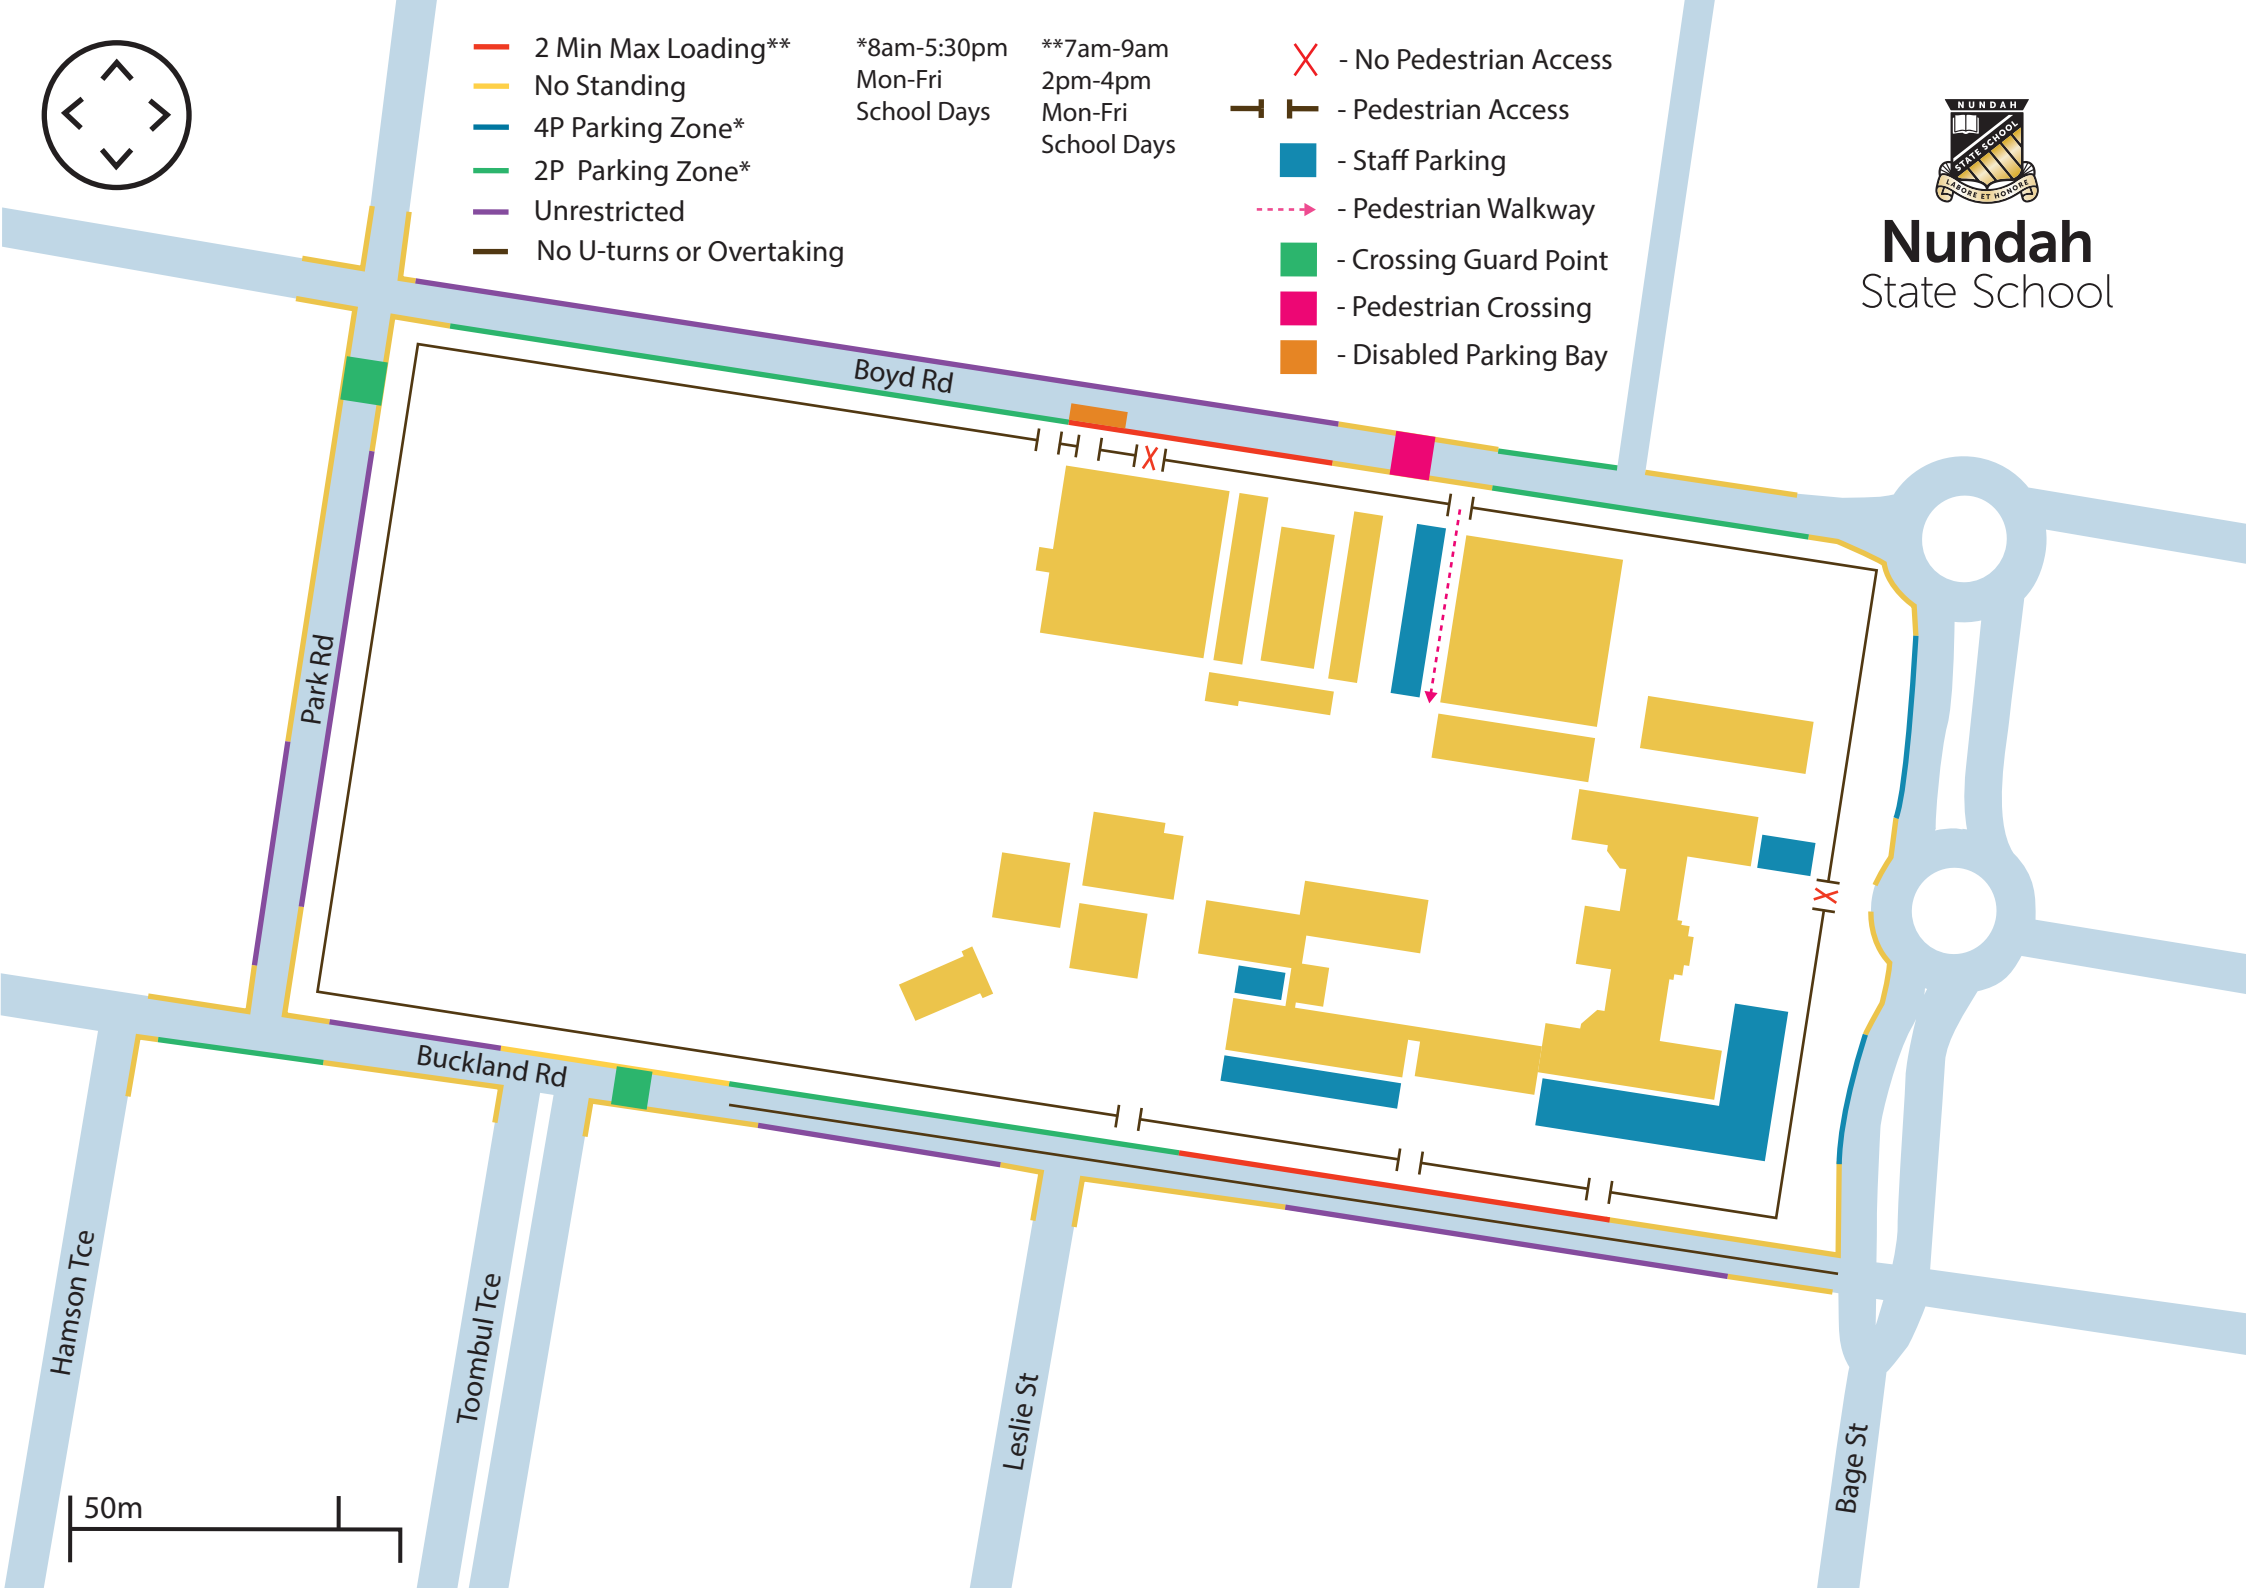

- 2 Min Max Loading** *8am-5:30pm **7am-9am
- No Standing Mon-Fri 2pm-4pm
- 4P Parking Zone* School Days Mon-Fri School Days
- 2P Parking Zone*
- Unrestricted
- No U-turns or Overtaking

- X - No Pedestrian Access
- — - Pedestrian Access
- - Staff Parking
- - - - - Pedestrian Walkway
- - Crossing Guard Point
- - Pedestrian Crossing
- - Disabled Parking Bay

Nundah State School

50m