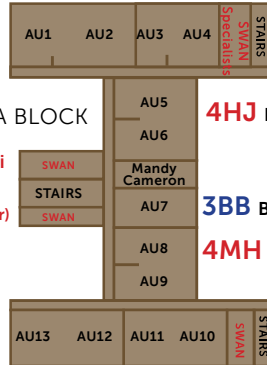

UPPER FLOOR

Brittany Hetherington (Speech Therapist)
Coen Wylie (Student Welfare Officer)

4HJ Heidi Jeppesen

Paula Fabiani

Alison Daly (Guidance Officer)
Lisa Rutter (Social Worker)

3BB Brittany Biddle

4MH Karen Murdoch/
Ash Hartman

SWAN - Samantha Cooper
Claire Blackadder

6GU
Georgia Ulrick

6AS
Archana Singh