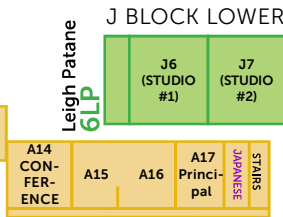

B BLOCK

A BLOCK

J BLOCK LOWER

Japanese
Carla Rogers

6NB Nat Bate

LOWER FLOOR