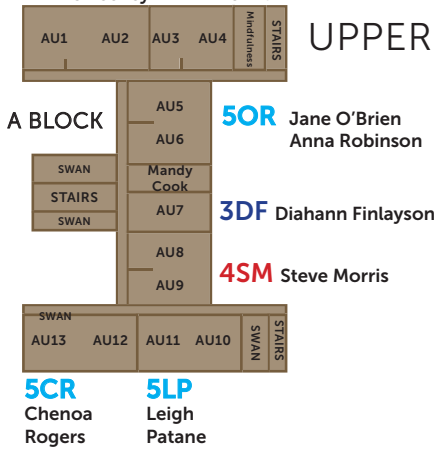

NSS MAP

SCHOOL TIMES:

08:45 Classroom
 11:00 Play
 11:30 Eat
 11:50 Classroom
 01:20 Play
 01:40 Eat
 01:55 Classroom
 02:55 Home

4NS Nerida Sweeney **4EW** Emma Wesner-Smith
UPPER FLOOR

LOWER FLOOR
4KO Karen O'Connell

6EC Emily Covington **6CH** Chris Harper

GROUND FLOOR