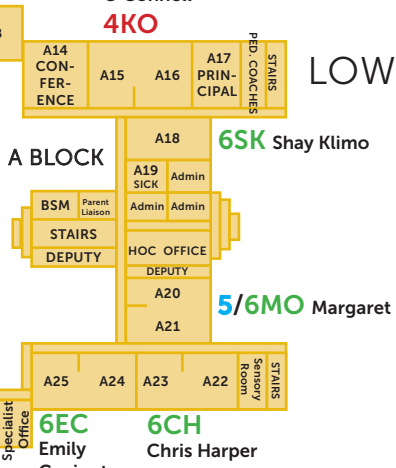

NSS MAP

SCHOOL TIMES:

08:45 Classroom
 11:00 Play
 11:30 Eat
 11:50 Classroom
 01:20 Play
 01:40 Eat
 01:55 Classroom
 02:55 Home

4NS Nerida Sweeney **4EW** Emma Wesner-Smith
UPPER FLOOR

LOWER FLOOR
4KO Karen O'Connell

6EC Emily Covington **6CH** Chris Harper

GROUND FLOOR