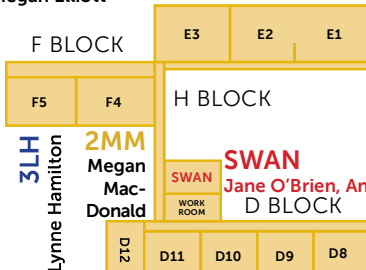

Specialists:
Mitchell Ferguson
Kirsty Johnston
HPE

SWAN
Jane O'Brien, Annie Flett