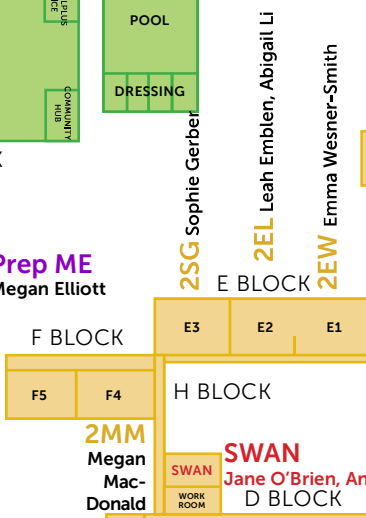

NSS MAP

SCHOOL TIMES:

- 08:40 Classroom
- 11:00 Eat
- 11:15 Play
- 11.45 End of Play
- 11:50 Classroom
- 01:20 Eat
- 01:35 Play
- 01.50 End of Play
- 01:55 Classroom
- 02:55 Home

4RK
Rebecca Kelly

4JD
Jacqui Di Bacco

L BLOCK

Prep AH
Anna Hunt

Prep ME
Megan Elliott

Prep PS
Pennie Smith

Prep MH
Kathy Murphy
Ash Hartman

3SM Sami Mears
Sharon Ferry-Swan

2SG Sophie Gerber

2EL Leah Embien, Abigail Li

E BLOCK

F BLOCK

JUNIOR TOILETS

D BLOCK

C BLOCK

1SD Shelley Davies

3JW Jenn Walker

6LP
Leigh Patane